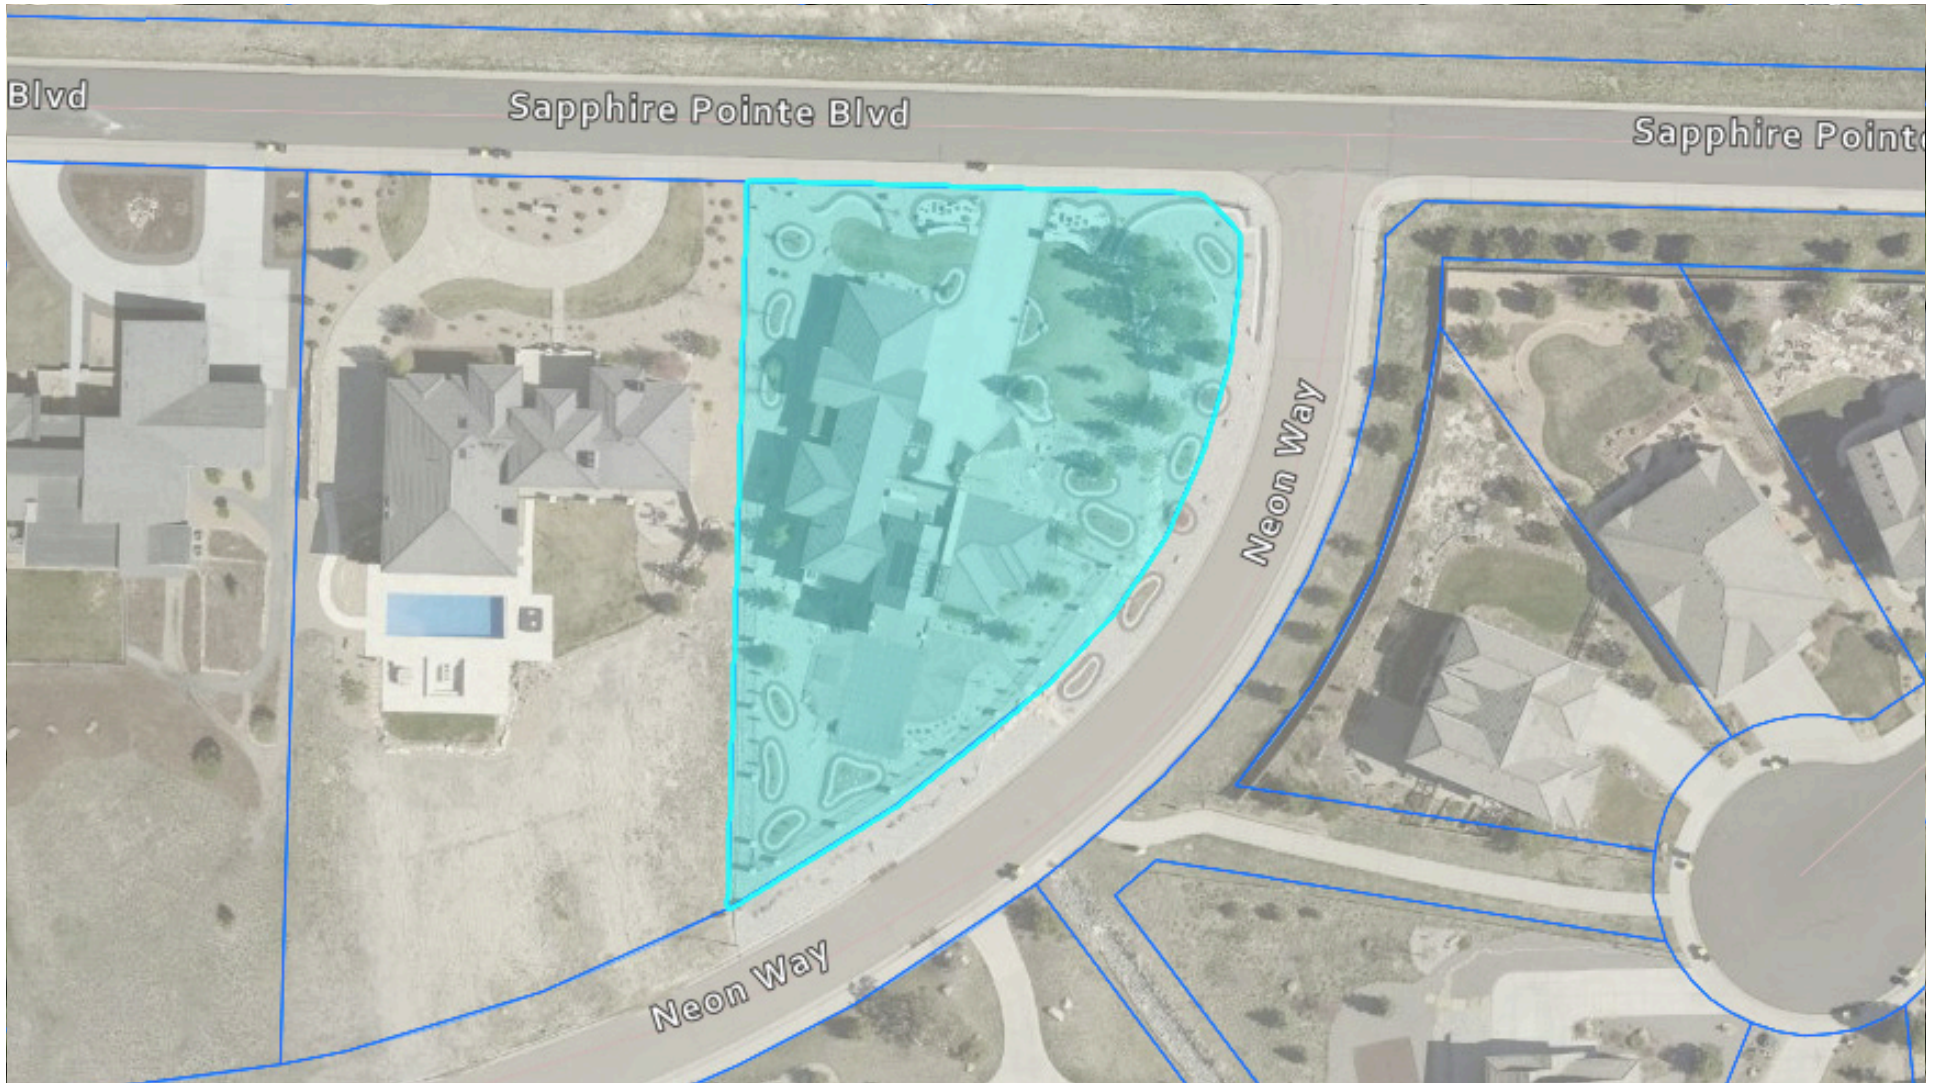

BOUNDARY OUTLINE MAP

7436 SAPPHIRE POINTE BLVD, CASTLE ROCK, COLORADO | 0.7 ACRE

*Property map is a visualization for marketing purposes only. Buyer should verify property boundaries.